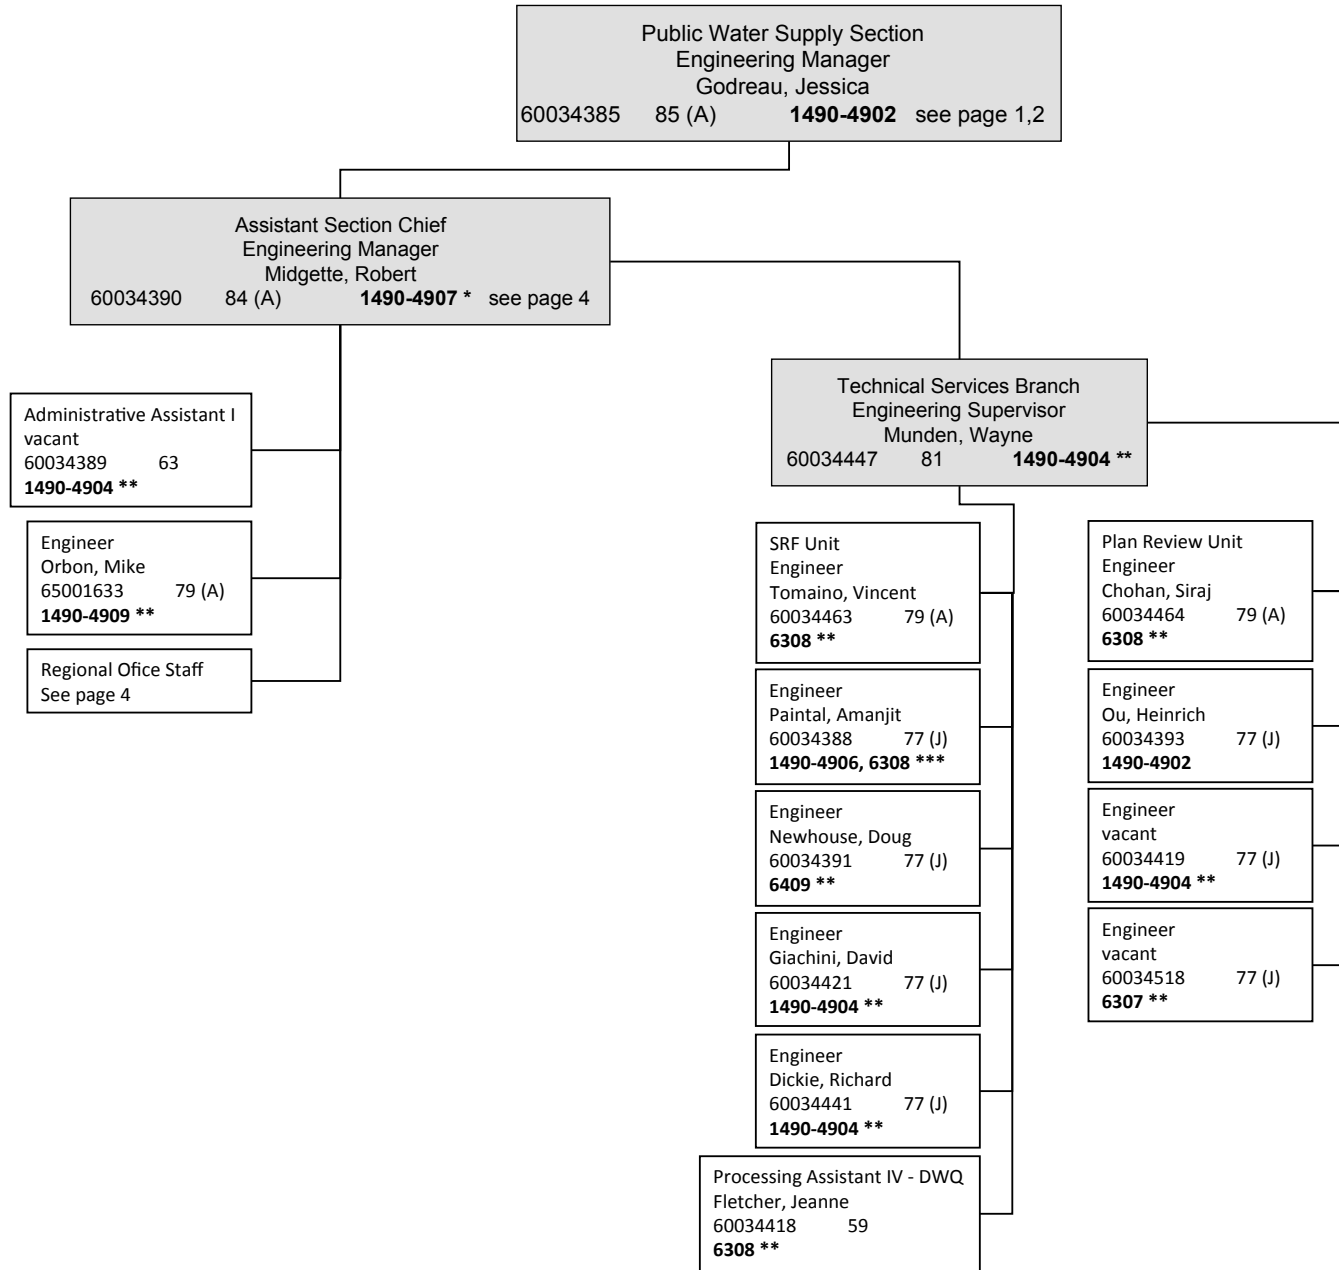

January 2012

Operations Branch  
Regional Offices  
Engineering Manager  
Midgette, Robert  
60034390 84 (A) **1490-4907** \* see page 3