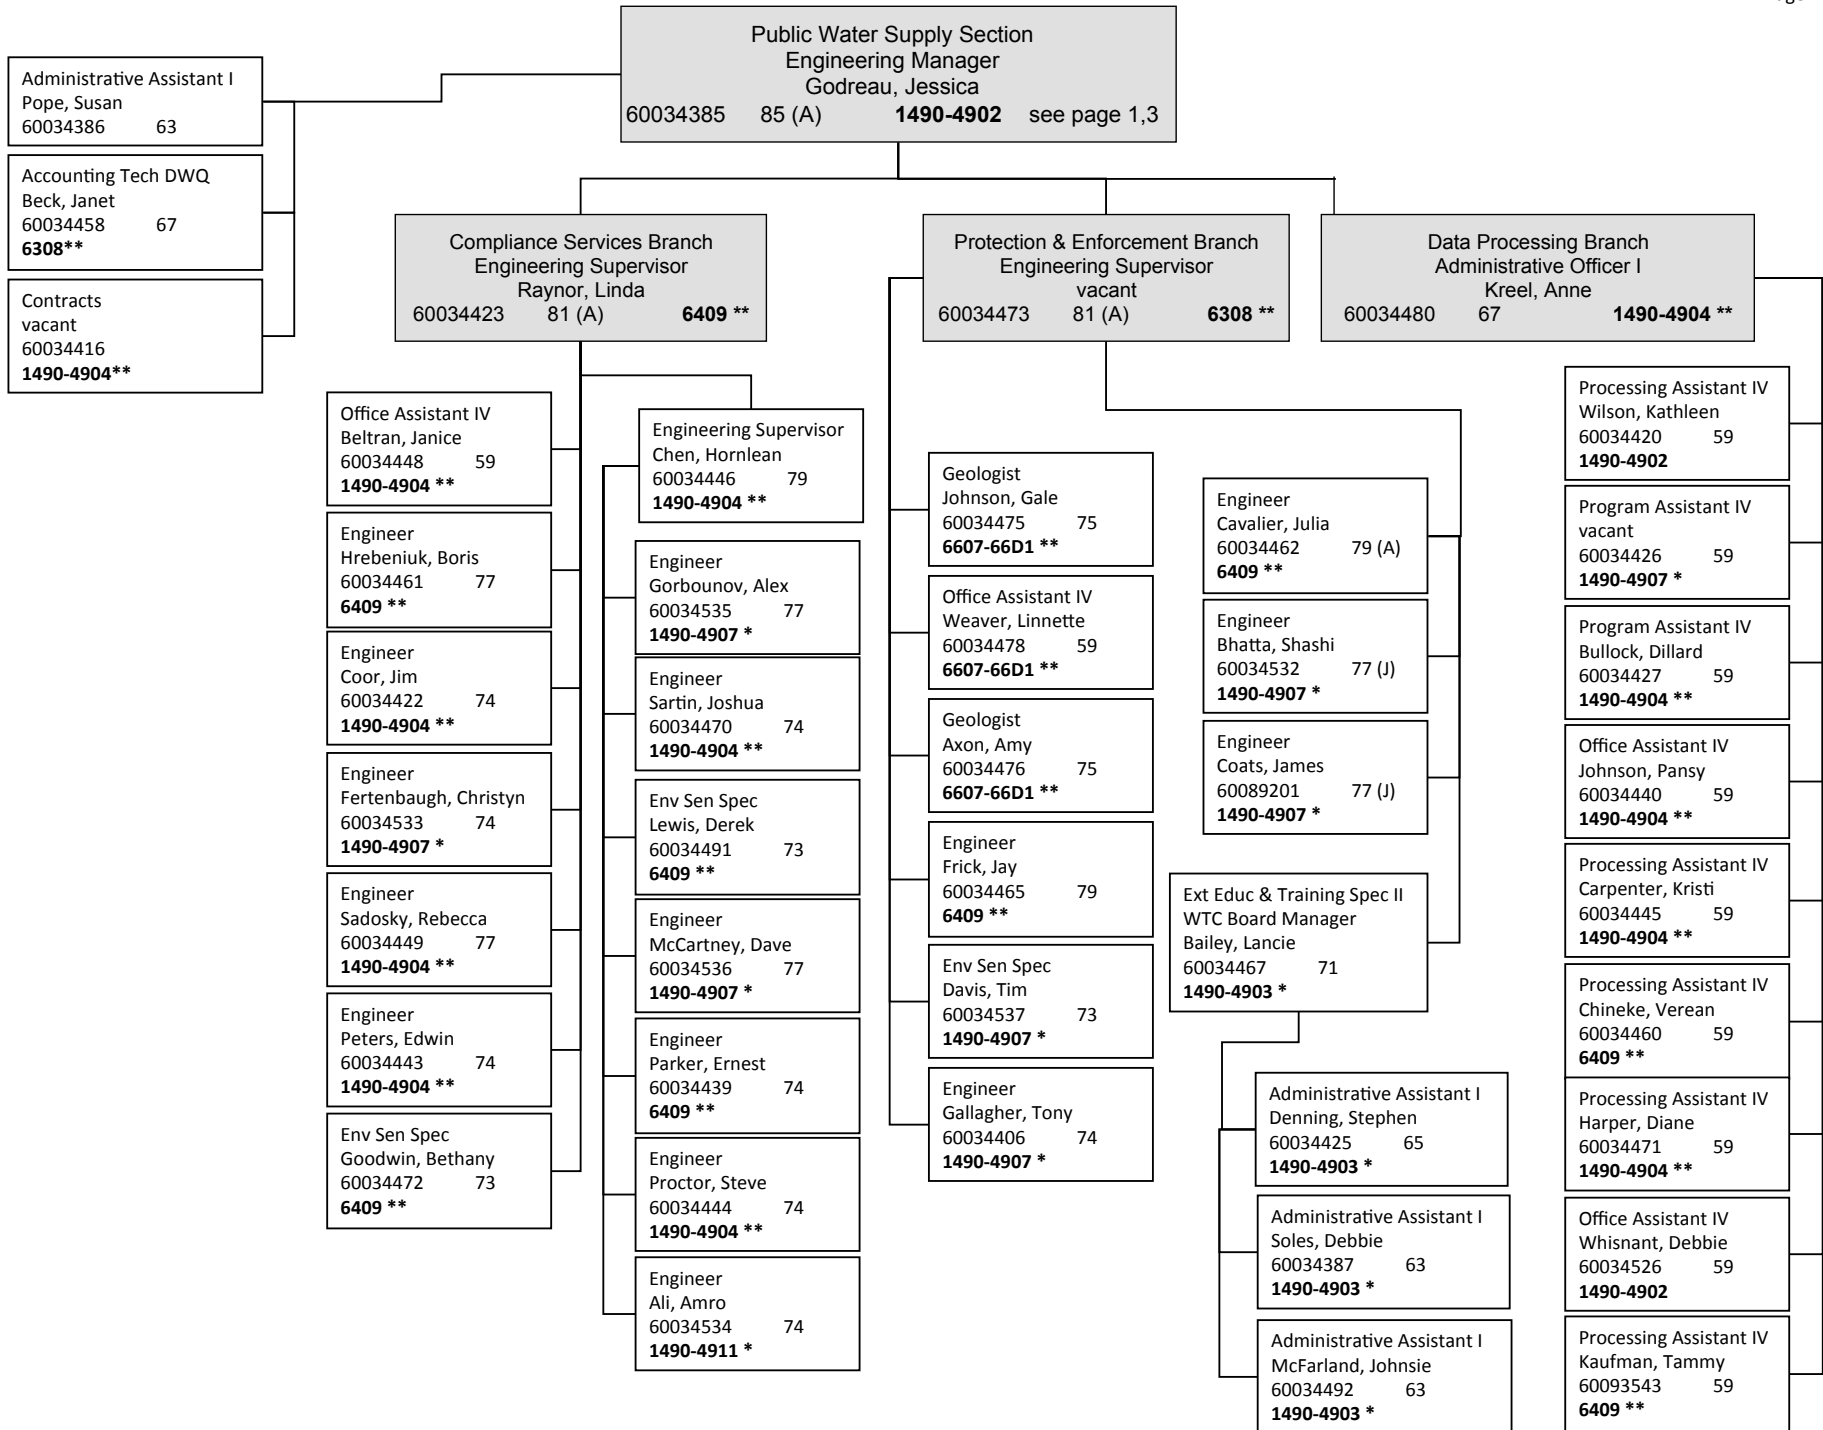

January 2012

Operations Branch  
Regional Offices  
Engineering Manager  
Midgette, Robert  
60034390 84 (A) **1490-4907** \* see page 3