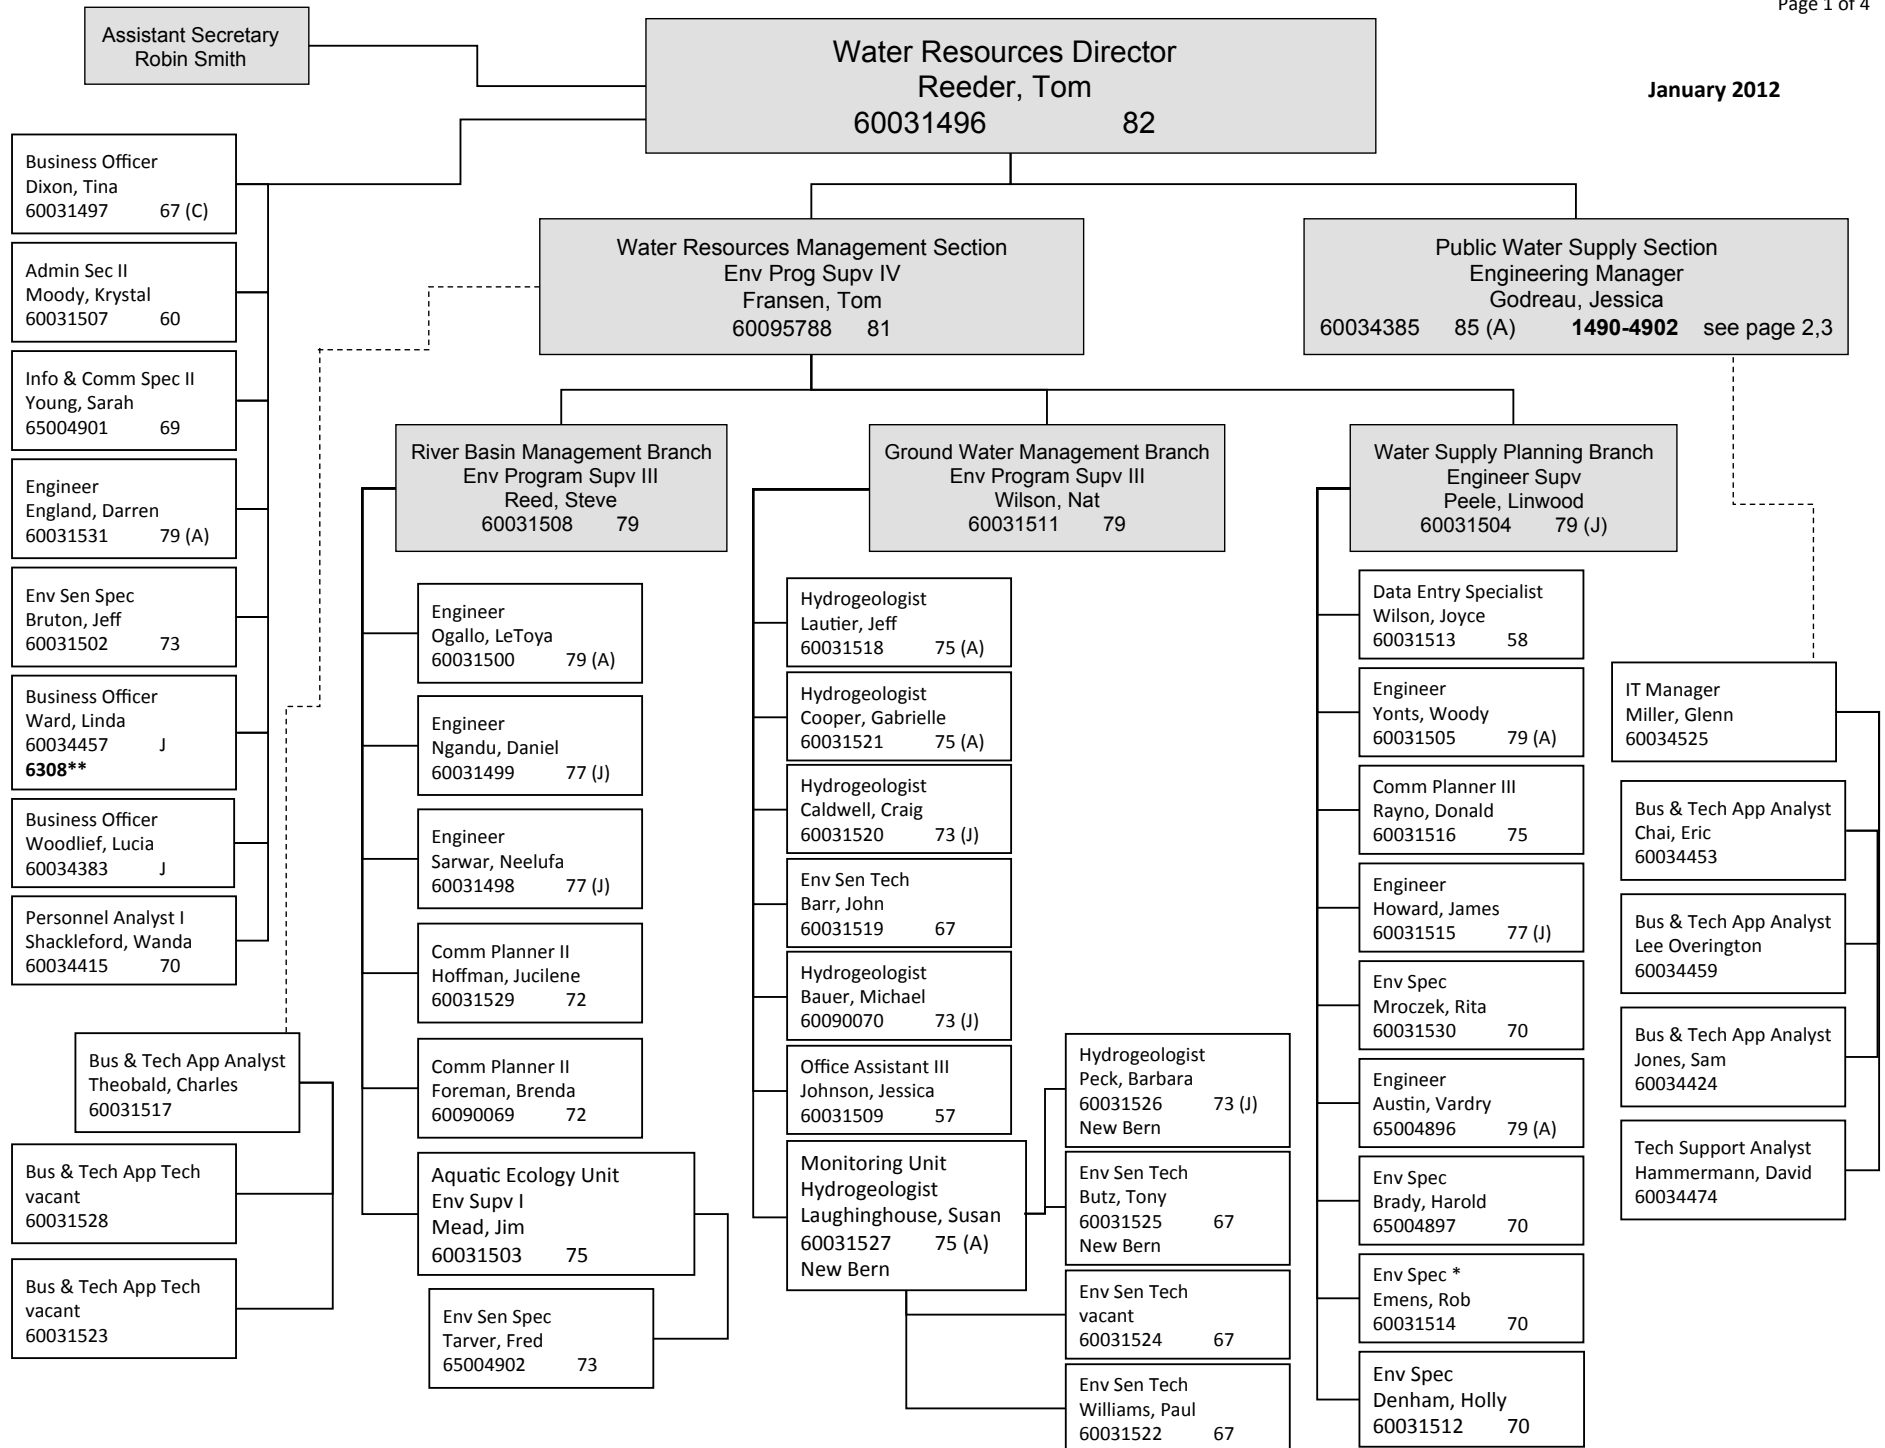

January 2012

Operations Branch  
Regional Offices  
Engineering Manager  
Midgette, Robert  
60034390 84 (A) **1490-4907** \* see page 3